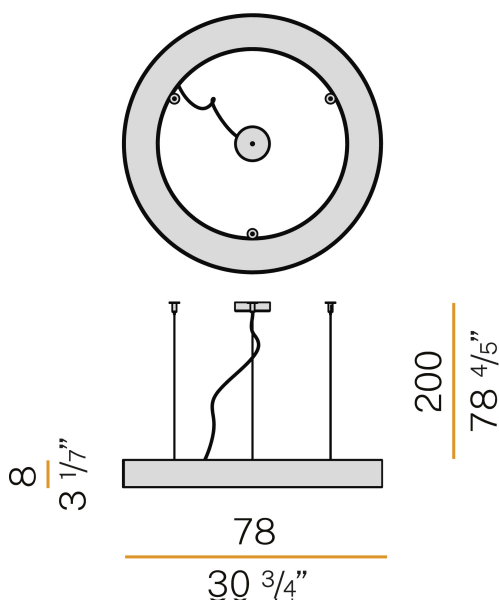

PANZERI

Silver Ring

220-240V AC dimmable (DALI/Push DIM)

L08217.080.0402

bronze

Data sheet

CODE	L08217.080.0402
SYSTEM POWER CONSUMPTION	45W
EFFICACY	67.84lm/W
LIGHT SOURCE	LED
LIGHT SOURCE LIFETIME	L80 (B20) 80.000h
COLOUR TEMPERATURE	3000K Ra>90
LIGHT DISTRIBUTION	diffused
POWER SUPPLY	220-240V AC
FREQUENCY	50/60Hz
ELECTRICAL CONFIGURATION	dimmable (DALI/Push DIM)
DRIVER	integrated included
NOMINAL LUMINOUS FLUX	6111lm
LUMEN OUTPUT	3053lm
EFFICIENCY	50%
WEIGHT	8,55 Kg
PROTECTION DEGREE	IP40
COLOUR TOLLERANCES	SDCM 3
GLOW WIRE TEST PERFORMANCE	850°
PACKING DIMENSIONS (CM)	90,0 x 18,0 x 90,0

Suspension lighting fixture for interiors, with direct light emission. Pickled sheet metal structure in polyacrylic paint. Aluminium dissipation plates. Pickled sheet metal covers in white, black or bronze polyacrylic paint, or with gold leaf coating. Diffuser in modelled polycarbonate with opaline finish. Suspension kit with griplocks and 2m (78,7") long steel cables. 2,5m (98,4") long power cable in transparent PVC. Power canopy with galvanized sheet metal ceiling bracket and pickled sheet metal covering in white, black or bronze polyacrylic paint, or with gold leaf coating.

Technical drawing

Polar diagram